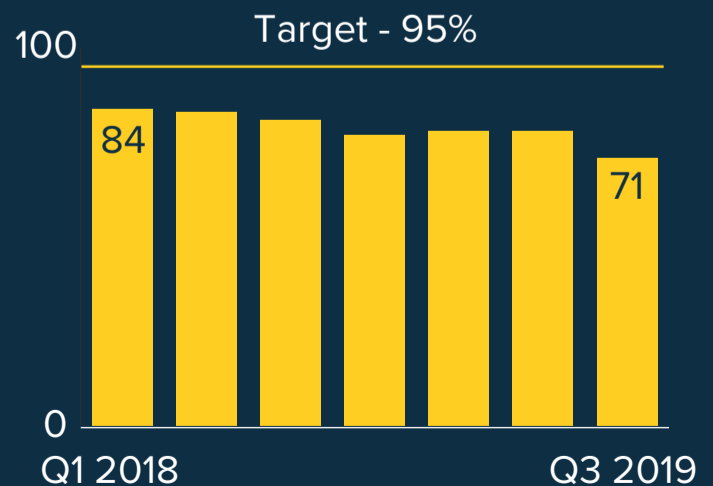

Targets

Patients seen within 4 hours in major A&E units (UK, %)

Source: Nuffield Trust/ NHS