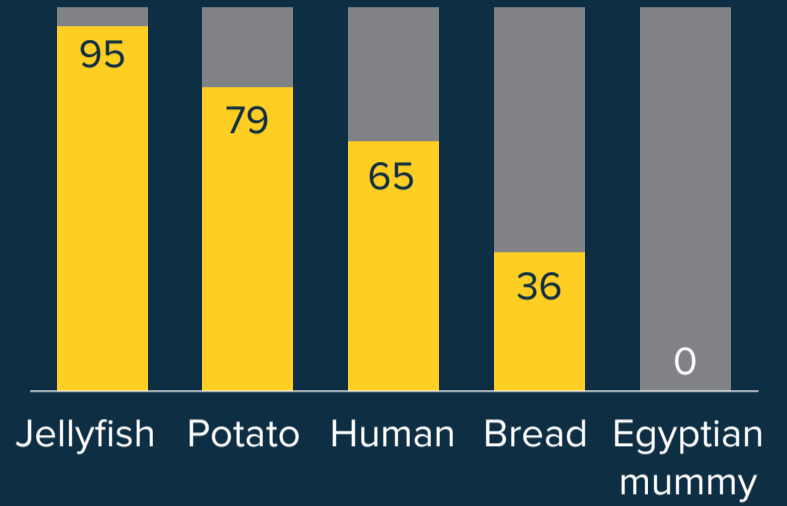

WUNDER-BAR!

12 kinds of story you can tell with a bar chart

Comparison

Measles cases in Europe increased by over **16 times** in four years

Source: Royal Statistical Society/ WHO

Composition

Water content of selected items (%)

Source: Encyclopaedia Britannica/ BBC

Change over time

British people who believe that sex before marriage is not wrong (%)

Source: NatCen BSA

Cumulative change

Population change in UK 2010-19

Source: ONS

Distribution