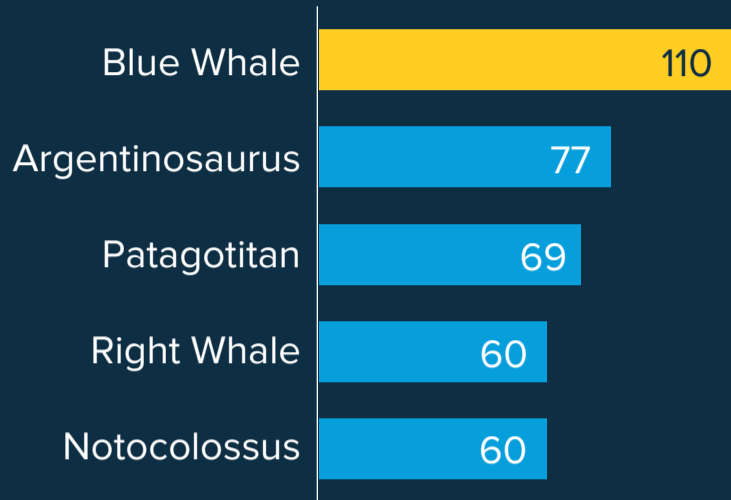

Source: Encyclopaedia Britannica/ BBC

Change over time

British people who believe that sex before marriage is not wrong (%)

Source: NatCen BSA

Cumulative change

Population change in UK 2010-19

Source: ONS

Distribution

When were most film noirs made?

Source: Adam Frost/BFI

Targets

Patients seen within 4 hours in major A&E units (UK, %)

Source: Nuffield Trust/ NHS

Ranking

Largest animals that ever lived (weight in tonnes)

Source: Natural History Museum, UK

Correlation

Age at first marriage & children per woman (selected African countries)

Source: Our World in Data, latest year used

Funnels

Percentage of antibiotics that make it to each development stage

Source: Wellcome Trust, numbers rounded, 2019