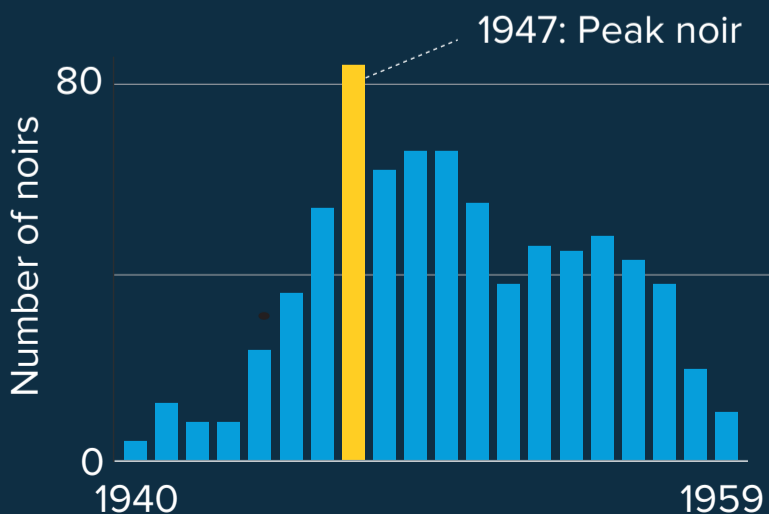

Distribution

When were most film noirs made?

Source: Adam Frost/BFI