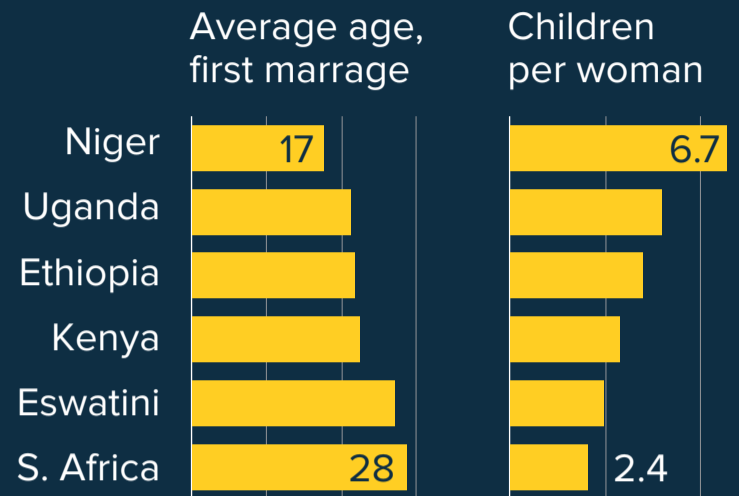

Source: Encyclopaedia Britannica/ BBC

Change over time

British people who believe that sex before marriage is not wrong (%)

Source: NatCen BSA

Cumulative change

Population change in UK 2010-19

Source: ONS

Distribution

When were most film noirs made?

Source: Adam Frost/BFI

Targets

Patients seen within 4 hours in major A&E units (UK, %)

Source: Nuffield Trust/ NHS

Ranking

Largest animals that ever lived (weight in tonnes)

Source: Natural History Museum, UK

Correlation

Age at first marriage & children per woman (selected African countries)

Source: Our World in Data, latest year used

Funnels

Percentage of antibiotics that make it to each development stage

Source: Wellcome Trust, numbers rounded, 2019