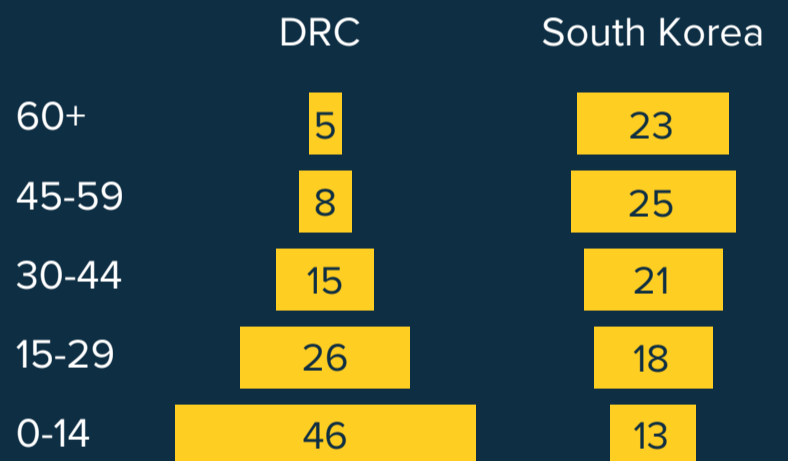

Correlation

Age at first marriage & children per woman (selected African countries)

Source: Our World in Data, latest year used

Funnels

Percentage of antibiotics that make it to each development stage

Source: Wellcome Trust, numbers rounded, 2019

Pyramids

Percentage of population in each age group (2020)

Source: populationpyramid.net

Deviation

Trust in vaccine safety vs the global average

Source: Wellcome Global Monitor / Gallup, 2018

Timelines

Major historical eras