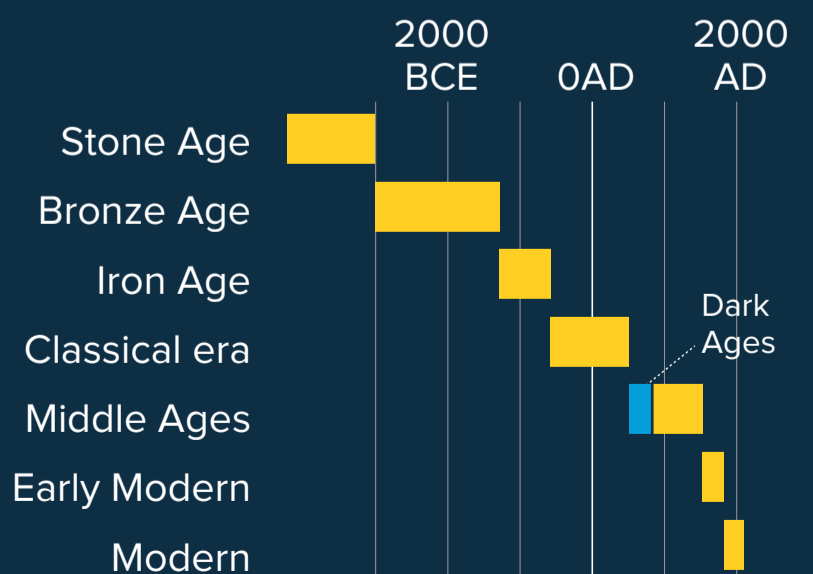

Source: Encyclopaedia Britannica/ BBC

Change over time

British people who believe that sex before marriage is not wrong (%)

Source: NatCen BSA

Cumulative change

Population change in UK 2010-19

Source: ONS

Distribution

Correlation

Age at first marriage & children per woman (selected African countries)

Source: Our World in Data, latest year used

Funnels

Percentage of antibiotics that make it to each development stage

Source: Wellcome Trust, numbers rounded, 2019

Pyramids

Percentage of population in each age group (2020)

Source: populationpyramid.net

Deviation

Trust in vaccine safety vs the global average

Source: Wellcome Global Monitor / Gallup, 2018

Timelines

Major historical eras

Source: Encyclopaedia Britannica